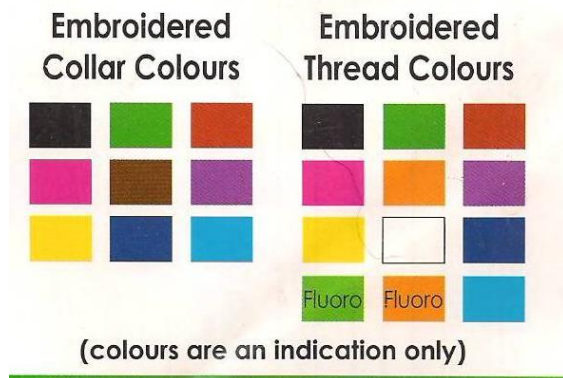

Personalised Pet Collars

-  Machine embroidered for dogs and cats with their name and a contact number
-  Matching leads available
-  Cat collars come in Black, Blue, Red or Purple with breakaway clip and bell

-  Prices include embroidery and postage

Collar Size		Measurements	Price
Cat (breakaway clip)		20 - 30 cm, 10mm wide	\$A28.00
Small/Puppy	[S]	25 - 35 cm, 10mm wide	\$A29.00
Medium	[M]	35 - 45 cm, 19 mm wide	\$A32.00
Large	[L]	45 - 60 cm, 25 mm wide	\$A34.00
X – Large	[XL]	60 – 75 cm, 45mm wide	\$A42.00
Matching Leads		1.2 m long	\$A23.00